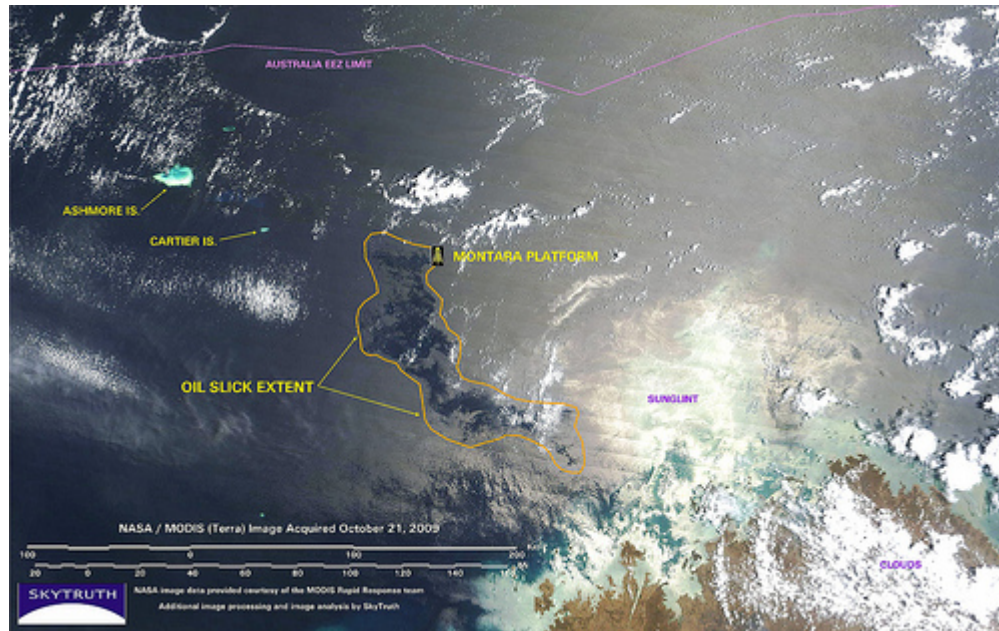

Satellite Map of Montara Spill – 29 October 2009

Map of SBT Spawning Ground (Source: BRS Fisheries Status Report 2007)