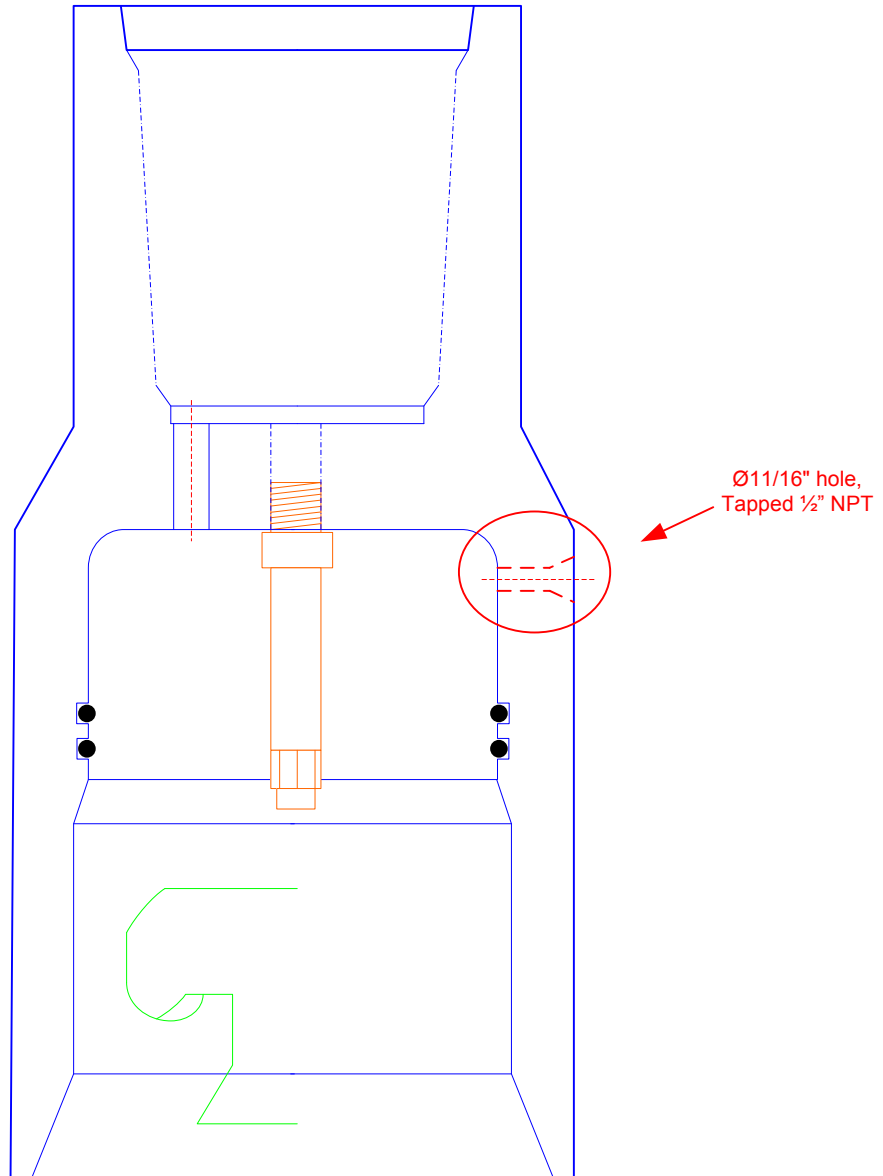

Vetco Pressure Containing
Corrosion Cap R/T
(Showing PTTEP-AA
proposed modification)

Dimensions not confirmed
Ref Vetco dwg: 143043-1